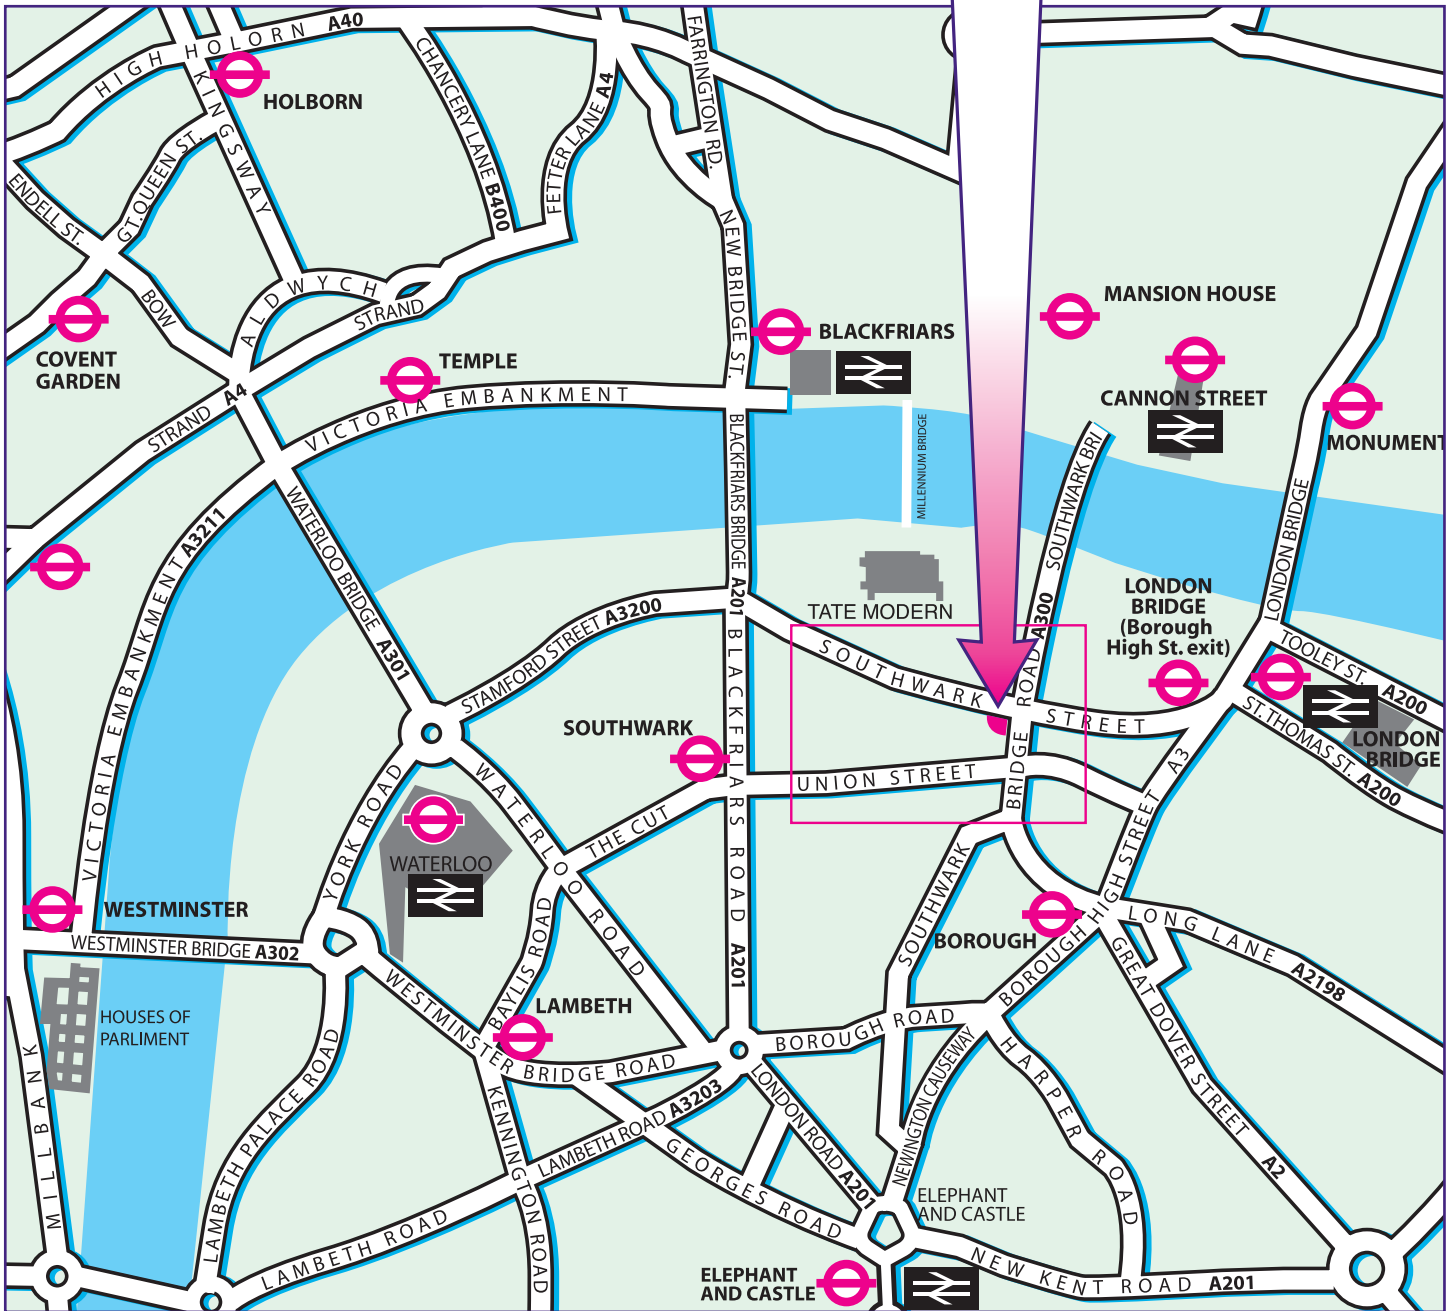

MAP INSET

LONDON COUNCILS

London Councils
59½ Southwark Street, London SE1 0AL

The nearest tube is London Bridge and it will save time if you take the Borough High Street exit, which is five minutes walk away from the offices.

Bus routes RV1, 381, N343 and 344 all stop nearby