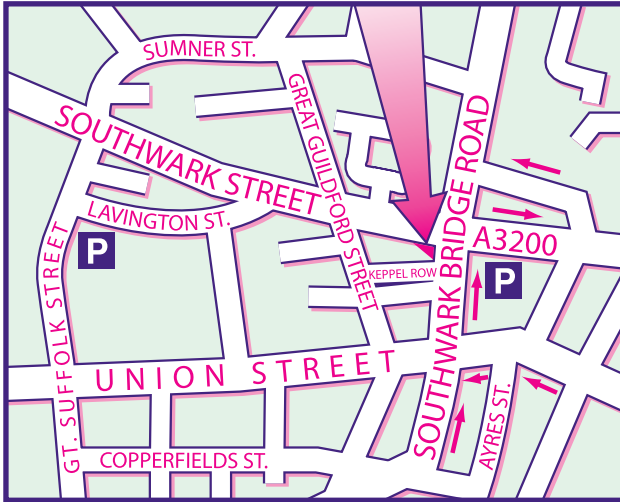

MAP INSET

LONDON COUNCILS

London Councils
59½ Southwark Street, London SE1 0AL

The nearest tube is London Bridge and it will save time if you take the Borough High Street exit, which is five minutes walk away from the offices.

Bus routes RV1, 381, N343 and 344 all stop nearby