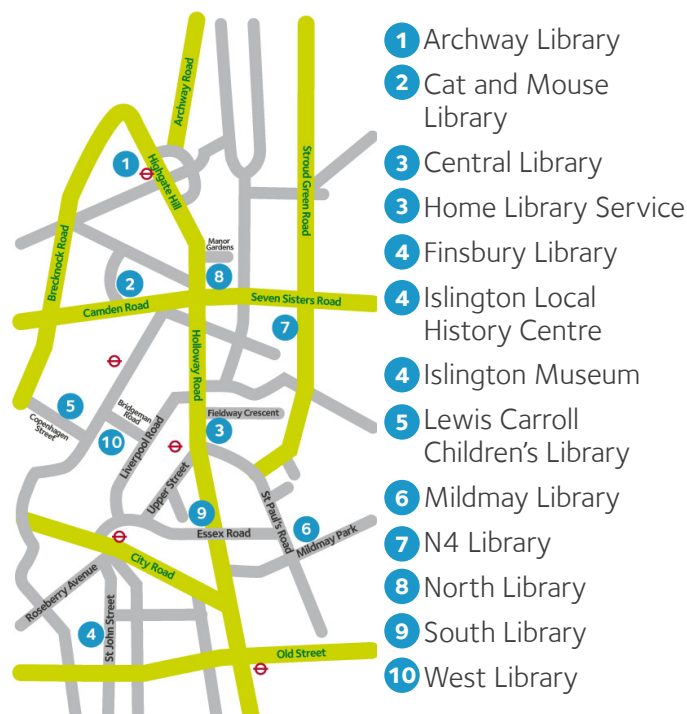

**West Library**  
**Bridgeman Road, N1 1BD**

**Phone:** 020 7527 7920

**Email:** west.library@islington.gov.uk

	Opens	Closes
Monday	Closed	Closed
Tuesday	9.30am	8pm
Wednesday	Closed	Closed
Thursday	9.30am	8pm
Friday	9.30am	5pm
Saturday	9.30am	5pm

Joining your local library  
 is easy and free.

**Islington Library Locations**

- 1 Archway Library
- 2 Cat and Mouse Library
- 3 Central Library
- 3 Home Library Service
- 4 Finsbury Library
- 4 Islington Local History Centre
- 4 Islington Museum
- 5 Lewis Carroll Children's Library
- 6 Mildmay Library
- 7 N4 Library
- 8 North Library
- 9 South Library
- 10 West Library